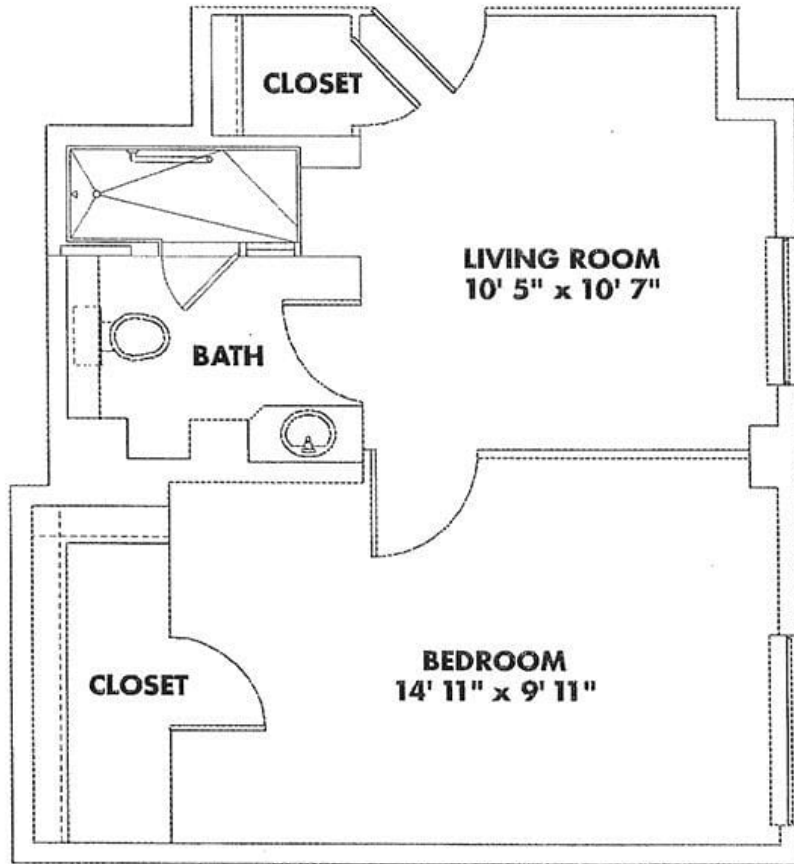

MAIN BUILDING - JR. ONE BEDROOM

551 Gibson Ave | Pacific Grove, CA 93950
www.foresthillretirement.org
831-646-6488

1 BEDROOM | 1 BATH | APPROX. 380 SQ. FT.

For those seeking a more manageable space with all the comfort of the standard one bedroom, the junior one bedroom floor plan offers a separate living space and freshly renovated private bathroom.