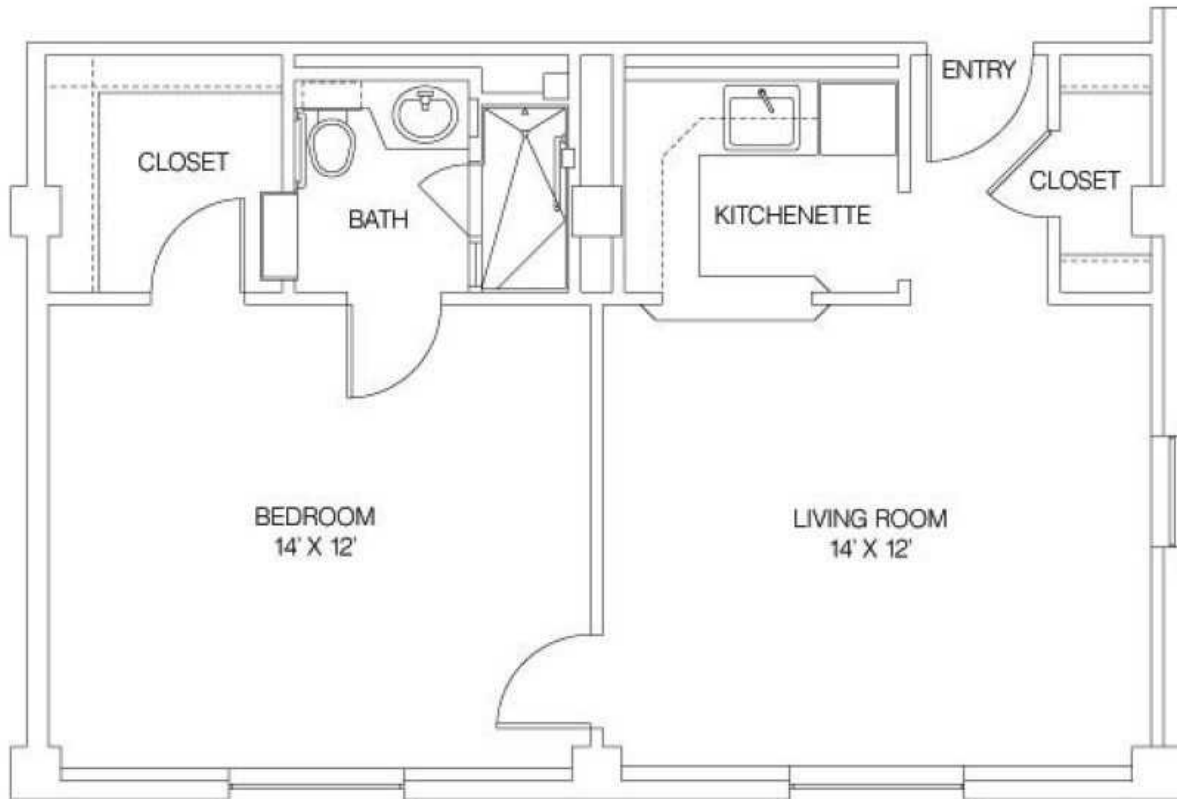

MAIN BUILDING - ONE BEDROOM

551 Gibson Ave | Pacific Grove, CA 93950
www.foresthillretirement.org
831-646-6488

1 BEDROOM | 1 BATH | APPROX. 570 SQ. FT.

Located in our main building, our one bedroom floor plans feature incredible views of Monterey Bay and peninsula, renovated bathrooms, spacious closets and kitchenettes. Some apartments highlight the sweeping views of the bay with balconies.