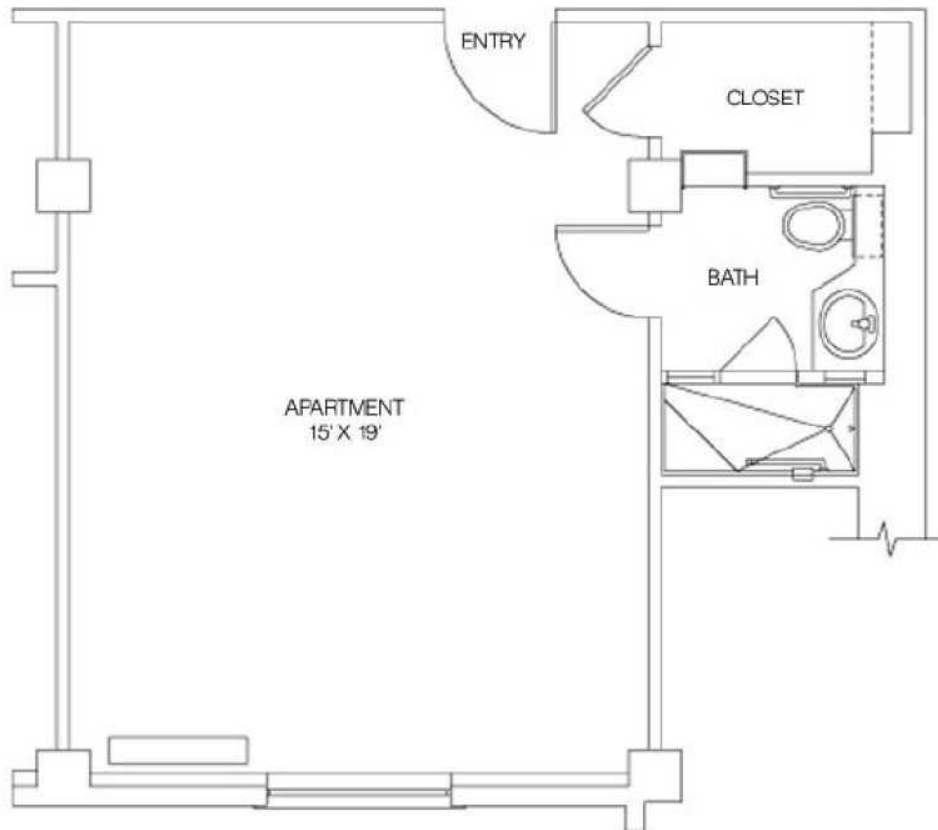

MAIN BUILDING - STUDIO

551 Gibson Ave | Pacific Grove, CA 93950
www.foresthillretirement.org
831-646-6488

STUDIO | 1 BATH | APPROX. 320 SQ. FT.

In our historic main building, the studio apartment features a spacious main room with closet organization and a private full bath.