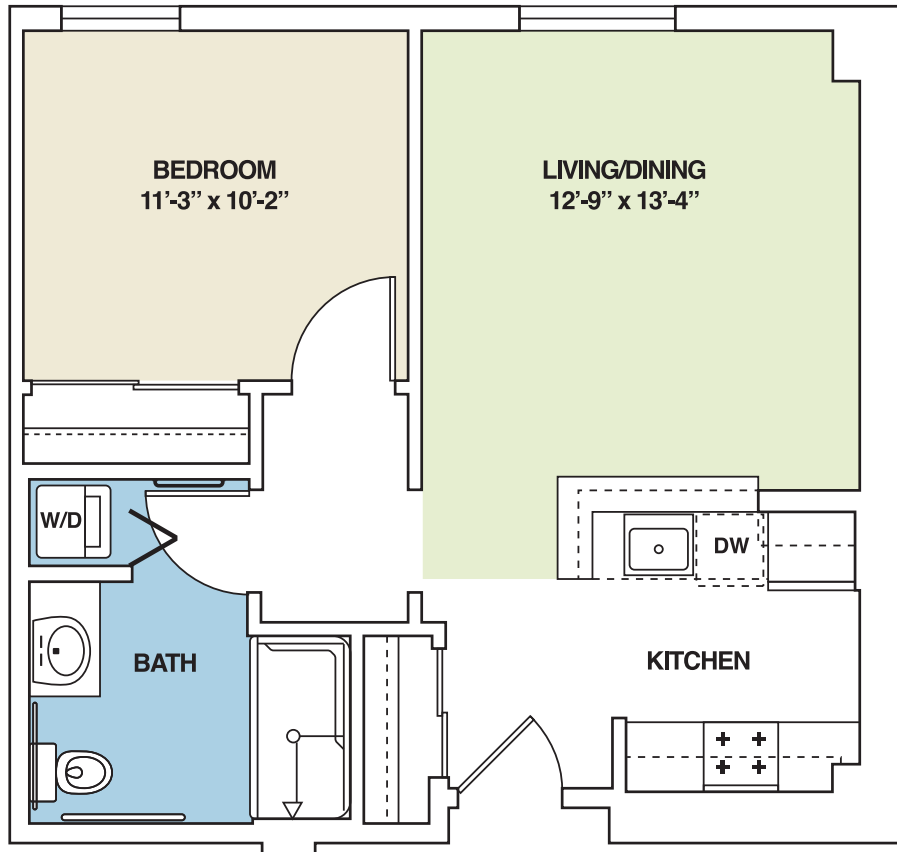

## SOUTH WING - JR. ONE BEDROOM

551 Gibson Ave | Pacific Grove, CA 93950  
www.foresthillretirement.org  
831-646-6488

1 BEDROOM | 1 BATH | APPROX. 600 SQ. FT.

Our South Wing one bedroom apartments come with newly renovated bathrooms and kitchens. These units also include a washer and dryer, and organization systems in the closets.