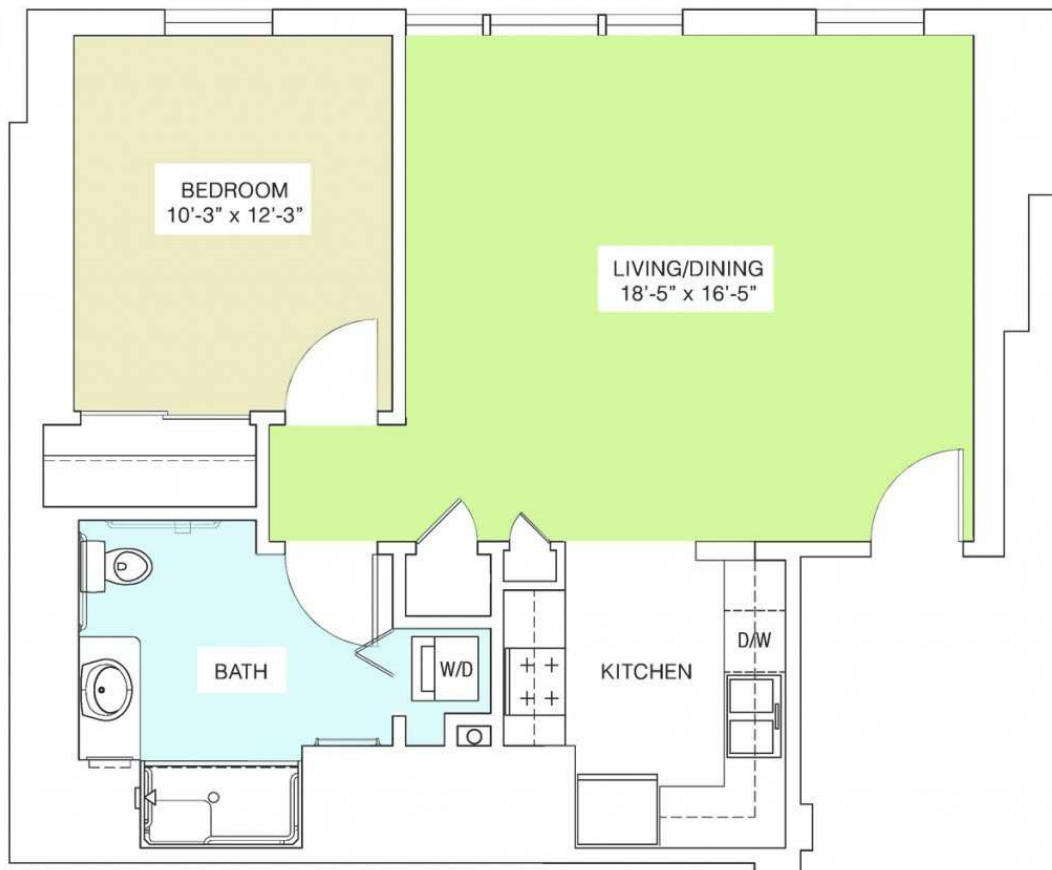

SOUTH WING - ONE BEDROOM

551 Gibson Ave | Pacific Grove, CA 93950
www.foresthillretirement.org
831-646-6488

1 BEDROOM | 1 BATH | APPROX. 750 SQ. FT.

Large, combined living/dining rooms and renovated bathrooms are the main highlights of these floor plans. These one bedroom apartments also include a full kitchen and a washer and dryer for your convenience.